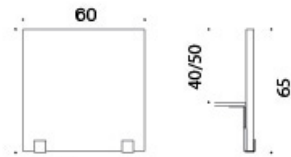

FACE

DESIGN PEKKA TOIVOLA, IIRO VILJANEN

Inspiring
spaces

Martela

706S06