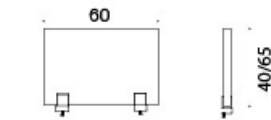

704/706S06Y