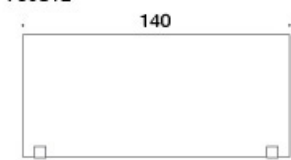

FACE

DESIGN PEKKA TOIVOLA, IIRO VILJANEN

Inspiring
spaces

Martela

706S14