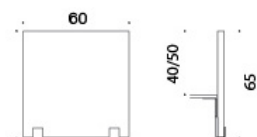

FACE

DESIGN PEKKA TOIVOLA, IIRO VILJANEN

706S06