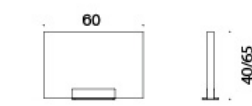

704/706S06S