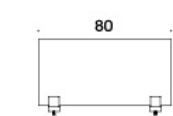

704/706S08Y