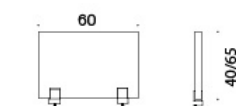

704/706S06Y