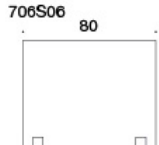

FACE

DESIGN PEKKA TOIVOLA, IIRO VILJANEN

706S08