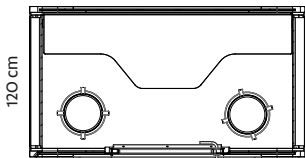

## MEASUREMENTS

**Size:** 221 cm x 220 cm x 120 cm (h w d)

**Interior size:** 200 cm x 200 cm x 116 cm

**Door:** Left or right handed, width 88 cm

**Weight:** 700 kg

## Working with PAL

Chairs: 2 x PAL 80 cm white.  
Table: height 110 cm.  
Light: Pluriel Black.

220 cm

A high table and handy bar stools makes this decor option very efficient for short-term sessions. The shape of the desk is suitable for the teamwork of two, private sessions or video conferences. Working with PAL comes with pleasant LED lighting, two power sockets and stylish coat hangers.

**Chairs:** 2 x PAL 65 cm / 80 cm. Painted white / black / yellow. Chairs fit under the table.  
**Table:** White Formica laminate on Birch plywood with white wax trim, 2 x power socket, depth 60 cm / 33 cm, height 90 cm / 110 cm, width 200 cm  
**Lighting:** LED / Pluriel black  
**Other:** Two coat hangers