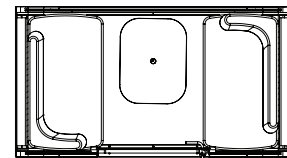

Maggie chairs with low backs can be adjusted to many positions. This variation is suitable for meetings, brainstorming and more. The small table can be adjusted into any direction – depending on whether you need it for your coffee mug or laptop. The LED lighting and two power sockets take care of your eyes and devices.

Chairs: 2 x Maggie sofa (L+L / L+R / R+R) (Dark Gray, Kvadrat Remix 2 163)
Table: White Formica laminate on Birch plywood with white wax trim, 2 x power socket
A) Rectangular turnable 53 cm x 68 cm, height 70 cm
B) 2 person workstation (same kind of table as in "Working with PAL" -variation), depth 60 cm / 20 cm, width 200 cm, height 70 cm
C) Oval table depth 68 cm, width 71 cm, height 70 cm
Lighting: LED / Pluriel Black
Other: Two coat hangers

- Concentrate
- Get virtual
- Interview
- Relax