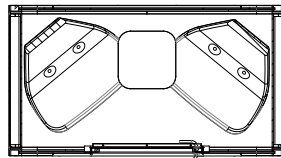

Betty chairs are comfortable for brainstorming, conversations and reading. A small table is the perfect addition for coffee mugs and small accessories. A special mood is created with LED lighting hanging from the ceiling. Betty's Café comes with two power sockets for loading phones, laptops and more.

Chairs: 2 x Betty Loung Chair (Petrol Blue, Kvadrat Remix 2 873)
Table: White Formica laminate on Birch plywood with white wax trim, 2 x power socket, 46 cm x 46 cm, height 62 cm
Lighting: LED / Pluriel black
Other: Two coat hangers

- Concentrate
- Get virtual
- Interview
- Relax