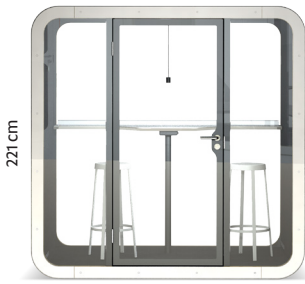

## MEASUREMENTS

**Size:** 221 cm x 220 cm x 120 cm (h w d)

**Interior size:** 200 cm x 200 cm x 116 cm

**Door:** Left or right handed, width 88 cm

**Weight:** 700 kg

## Working with PAL

Chairs: 2 x PAL 80 cm white.  
Table: height 110 cm.  
Light: Pluriel Black.

220 cm

A high table and handy bar stools makes this decor option very efficient for short-term sessions. The shape of the desk is suitable for the teamwork of two, private sessions or video conferences. Working with PAL comes with pleasant LED lighting, two power sockets and stylish coat hangers.

**Chairs:** 2 x PAL 65 cm / 80 cm. Painted white / black / yellow. Chairs fit under the table.  
**Table:** White Formica laminate on Birch plywood with white wax trim, 2 x power socket, depth 60 cm / 33 cm, height 90 cm / 110 cm, width 200 cm  
**Lighting:** LED / Pluriel black  
**Other:** Two coat hangers