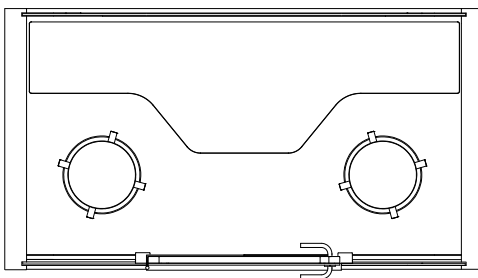

Me Time

Sometimes you need your own space to work without distractions for longer periods of time. The electric table can be adjusted into a sitting or standing position. A handy table, adjustable LED lighting and three power sockets guarantee that your time in the booth is both pleasant and productive.

Chair: Not included

Table: White Formica laminate on birch plywood with varnish trim, 3 x power socket, width 100 cm, depth 56 cm, height 72 cm (fixed table), height 65–125 cm (adjustable).

Lighting: Luxo Ninety white on table

Other: 2 x coat hanger

- Concentrate
- Get virtual
- Interview
- Relax