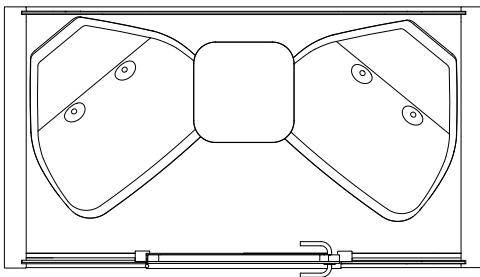

Meeting Maggie

Maggie sofas with low backs can be adjusted to many positions. This variation is suitable for meetings, brainstorming and more. The small table can be adjusted into any direction depending on whether you need it for your coffee mug or laptop. The LED lighting and three power sockets take care of your eyes and devices.

Chairs: 2 x Maggie Sofa (L+L / L+R / R+R)

Table: White Formica laminate on birch plywood with varnish trim, 3 x power socket

A) Rectangular turnable
53 cm x 71 cm, height 70 cm

B) 2 person workstation
(same kind of table as in "Working with PAL" -variation), depth 60 cm / 20 cm, width 200 cm, height 70 cm

C) Oval table depth 68 cm, width 71 cm, height 70 cm

Lighting: LED

Other: 2 x coat hanger

- Concentrate
- Get virtual
- Interview
- Relax