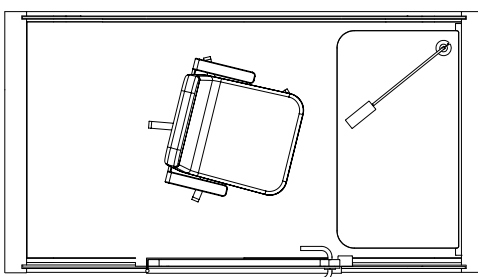

Working with PAL

A high table and handy bar stools make this decor option very efficient for short-term sessions. The shape of the desk is suitable for the teamwork of two, private sessions or video conferences. Working with PAL comes with pleasant LED lighting, three power sockets and stylish coat hangers.

Chairs: 2 x PAL 65 cm / 80 cm, painted white / black, chairs fit under the table. Upholstery optional.

Table: White Formica laminate on birch plywood with varnish trim, 3 x power socket, depth 60 cm / 33 cm, height 90 cm / 110 cm, width 200 cm

Lighting: LED

Other: 2 x coat hanger

- Concentrate
- Get virtual
- Interview
- Relax

Me Time

Sometimes you need your own space to work without distractions for longer periods of time. The electric table can be adjusted into a sitting or standing position. A handy table, adjustable LED lighting and three power sockets guarantee that your time in the booth is both pleasant and productive.

Chair: Not included

Table: White Formica laminate on birch plywood with varnish trim, 3 x power socket, width 100 cm, depth 56 cm, height 72 cm (fixed table), height 65–125 cm (adjustable).

Lighting: Luxo Ninety white on table

Other: 2 x coat hanger

- Concentrate
- Get virtual
- Interview
- Relax