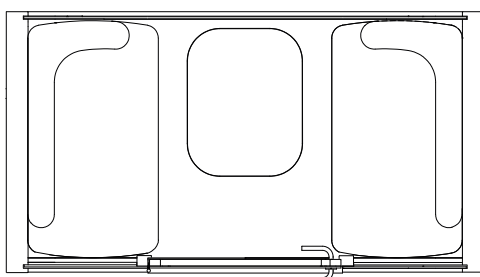

**Chairs:** 2 x Maggie Sofa (L+L / L+R / R+R)

**Table:** White Formica laminate on birch plywood with varnish trim, 3 x power socket

**A) Rectangular turnable**  
53 cm x 71 cm, height 70 cm

**B) 2 person workstation**  
(same kind of table as in "Working with PAL" -variation), depth 60 cm / 20 cm, width 200 cm, height 70 cm

**C) Oval table** depth 68 cm, width 71 cm, height 70 cm

**Lighting:** LED

**Other:** 2 x coat hanger

- Concentrate
- Get virtual
- Interview
- Relax

**GRAY**  
Kvadrat Canvas  
154

### MEASUREMENTS

**Size:** 221 cm x 220 cm x 120 cm (h, w, d)  
**Interior Size:** 200 cm x 200 cm x 116 cm  
**Door:** Left or right handed, width 88 cm  
**Weight:** 700 kg